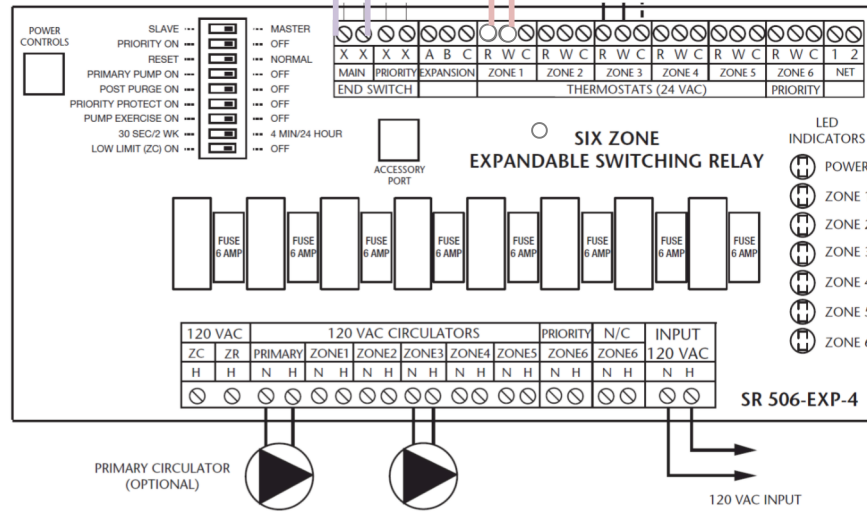

Outdoor Sensor

Honeywell T10

Relay 90-290Q

To Boiler

Taco SR 506-EXP-4

PRIMARY CIRCULATOR (OPTIONAL)

120 VAC INPUT