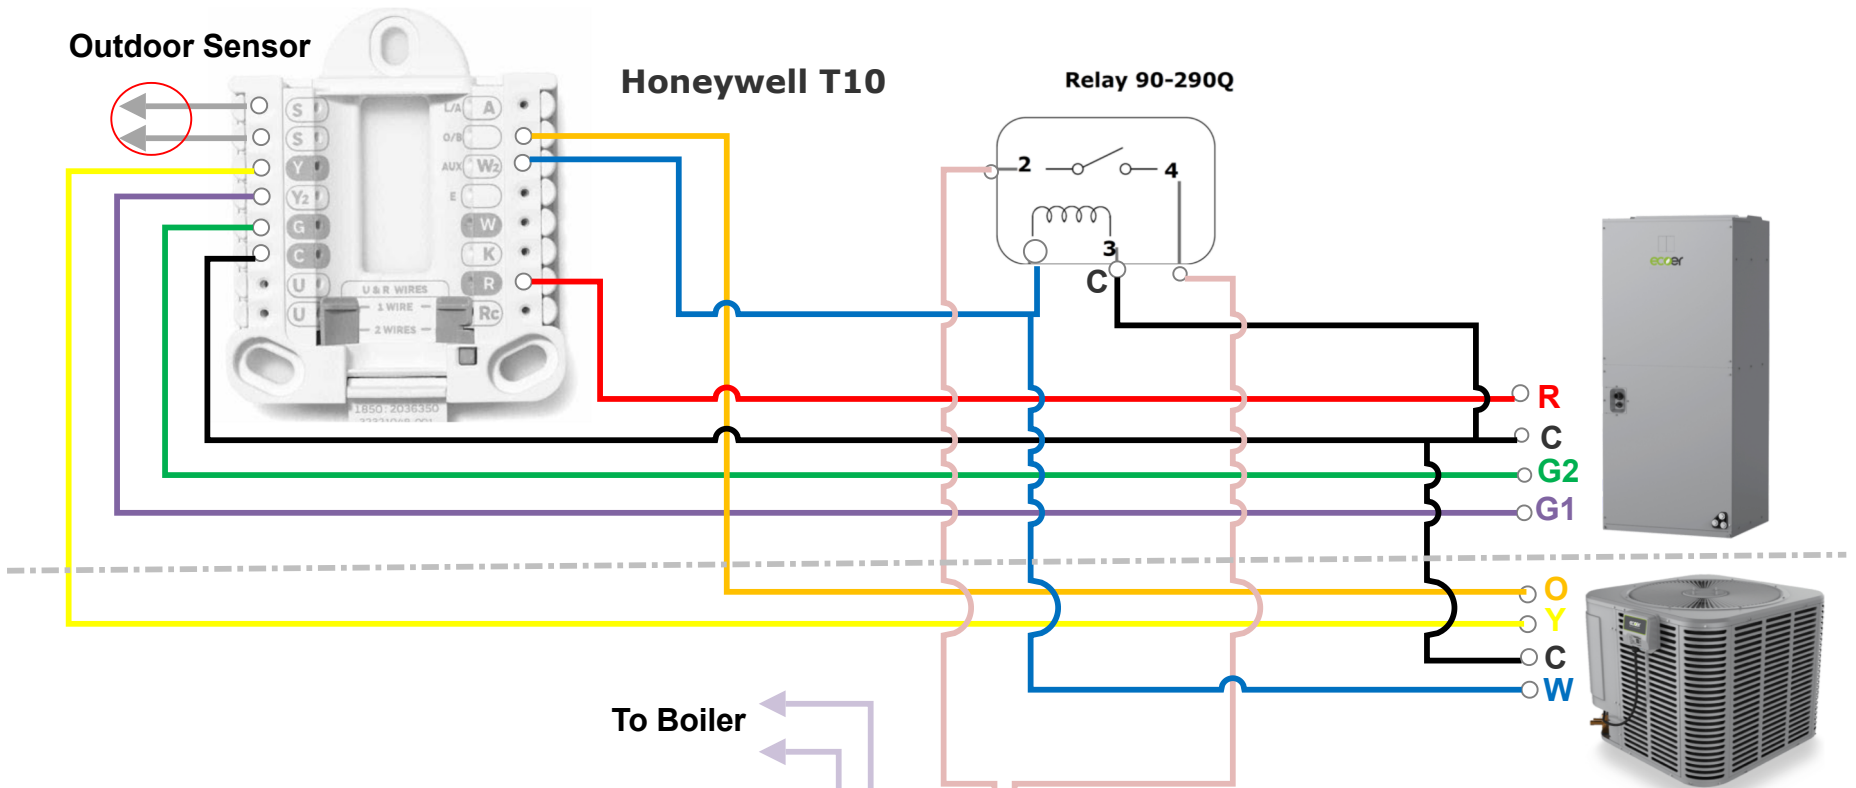

Outdoor Sensor

Honeywell T10

Relay 90-290Q

To Boiler

Taco SR 506-EXP-4

PRIMARY CIRCULATOR (OPTIONAL)

120 VAC INPUT