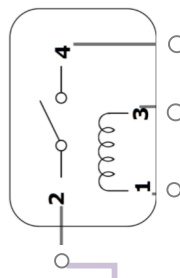

Bindus HHU-YE-2 / HHU-YE-3

Honeywell T10

W1
R
C
G
Y

Relay 90-290Q

T T Boiler / Circulator / Zone Valve

O
Y
C
W

Outdoor Sensor (Optional Required if WiFi is not available)

Ecoer Heat Pump, Ecoer Air Handler, Honeywell T10, Hydro Coil