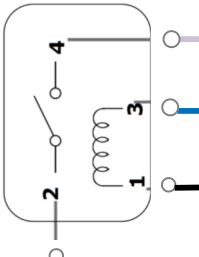

Bindus HHU-YE-2 / HHU-YE-3
Electric Heat for Defrost

W1
R
C
G
Y

Honeywell T10

Relay 90-290Q

T T Boiler / Circulator / Zone Valve

Outdoor Sensor (Optional Required if WiFi is not available)

O
Y
C
W

Ecoer Heat Pump, Ecoer Air Handler, Honeywell T10, Hydro Coil Electric Heat for Defrost