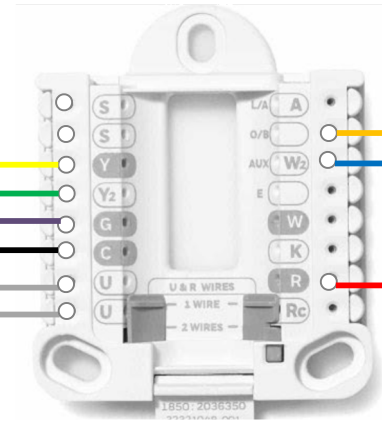

Bindus HHU-YE-2 / HHU-YE-3
Electric Heat for Defrost

W1
R
C
G
G2
Y

Honeywell T10

Relay 90-290Q

T T Boiler / Circulator / Zone Valve

Outdoor Sensor (Optional Required if WiFi is not available)

O
Y
C
W

Ecoer Heat Pump, Ecoer Air Handler, Honeywell T10, Hydro Coil Electric Heat for Defrost 2 Speed Fan