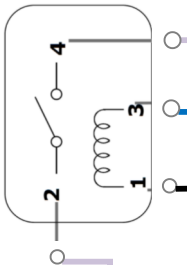

Bindus HHU-YE-2 / HHU-YE-3
Electric Heat for Defrost

W1
R
C
G
G2
Y

Honeywell T10

Relay 90-290Q

T T Boiler / Circulator / Zone Valve

Outdoor Sensor (Optional Required if WiFi is not available)

O
Y
C
W

Ecoer Heat Pump, Ecoer Air Handler, Honeywell T10, Hydro Coil Electric Heat for Defrost 2 Speed Fan