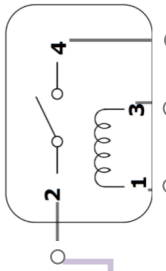

Bindus HHU-YE-2 / HHU-YE-3

W1
R
C
G
G2
Y

Honeywell T10

Relay 90-290Q

Outdoor Sensor (Optional Required if WiFi is not available)

T T Boiler / Circulator / Zone Valve

O
Y
C
W

Ecoer Heat Pump, Ecoer Air Handler, Honeywell T10, Hydro Coil 2 Speed Fan