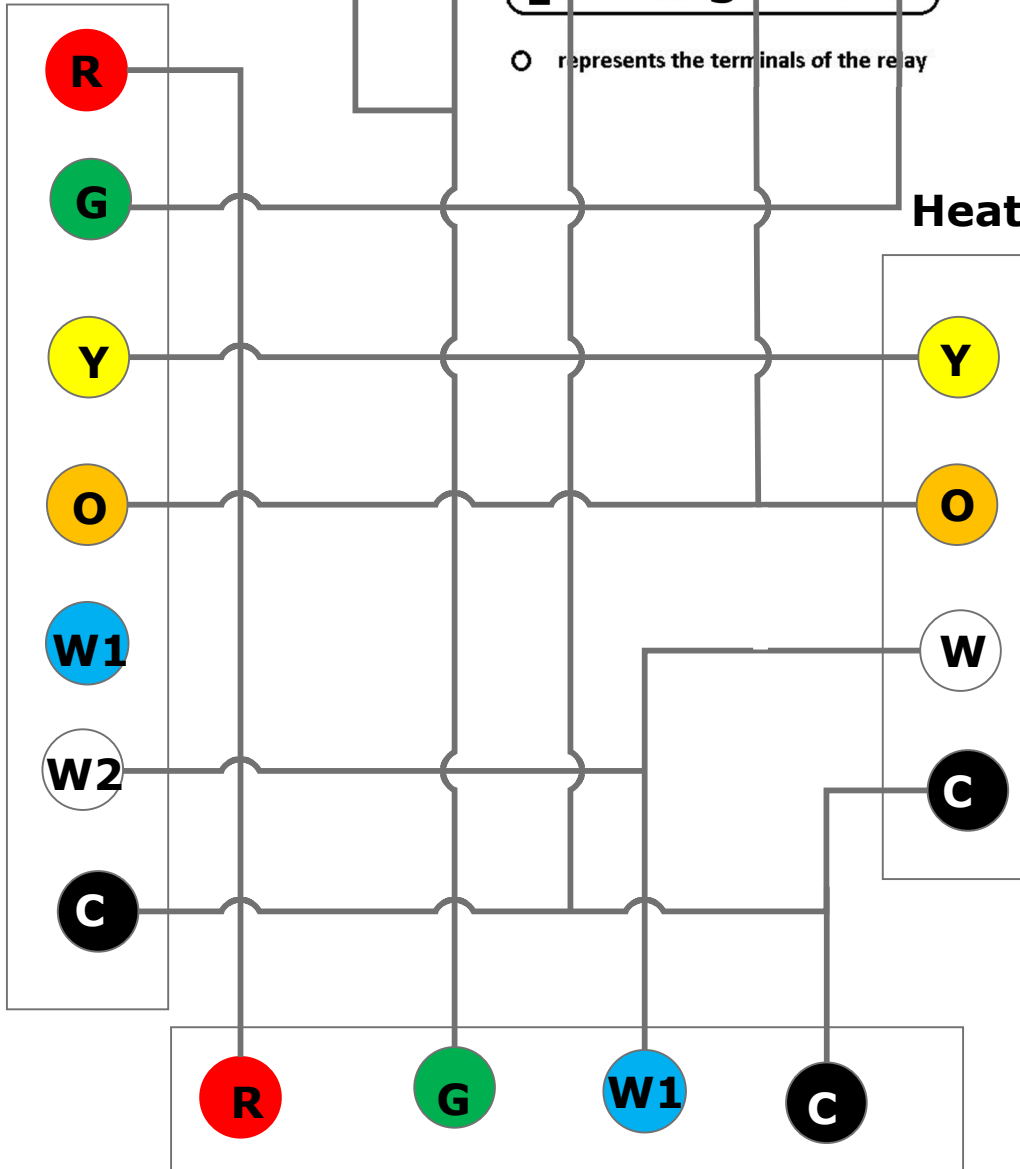

Ecoer Anti Cold Wiring Diagram 2

Relay 90-293Q

Temperature Switch

Senasys
2570F443-029

Thermostat

○ represents the terminals of the relay

Air Handler

Heat Pump